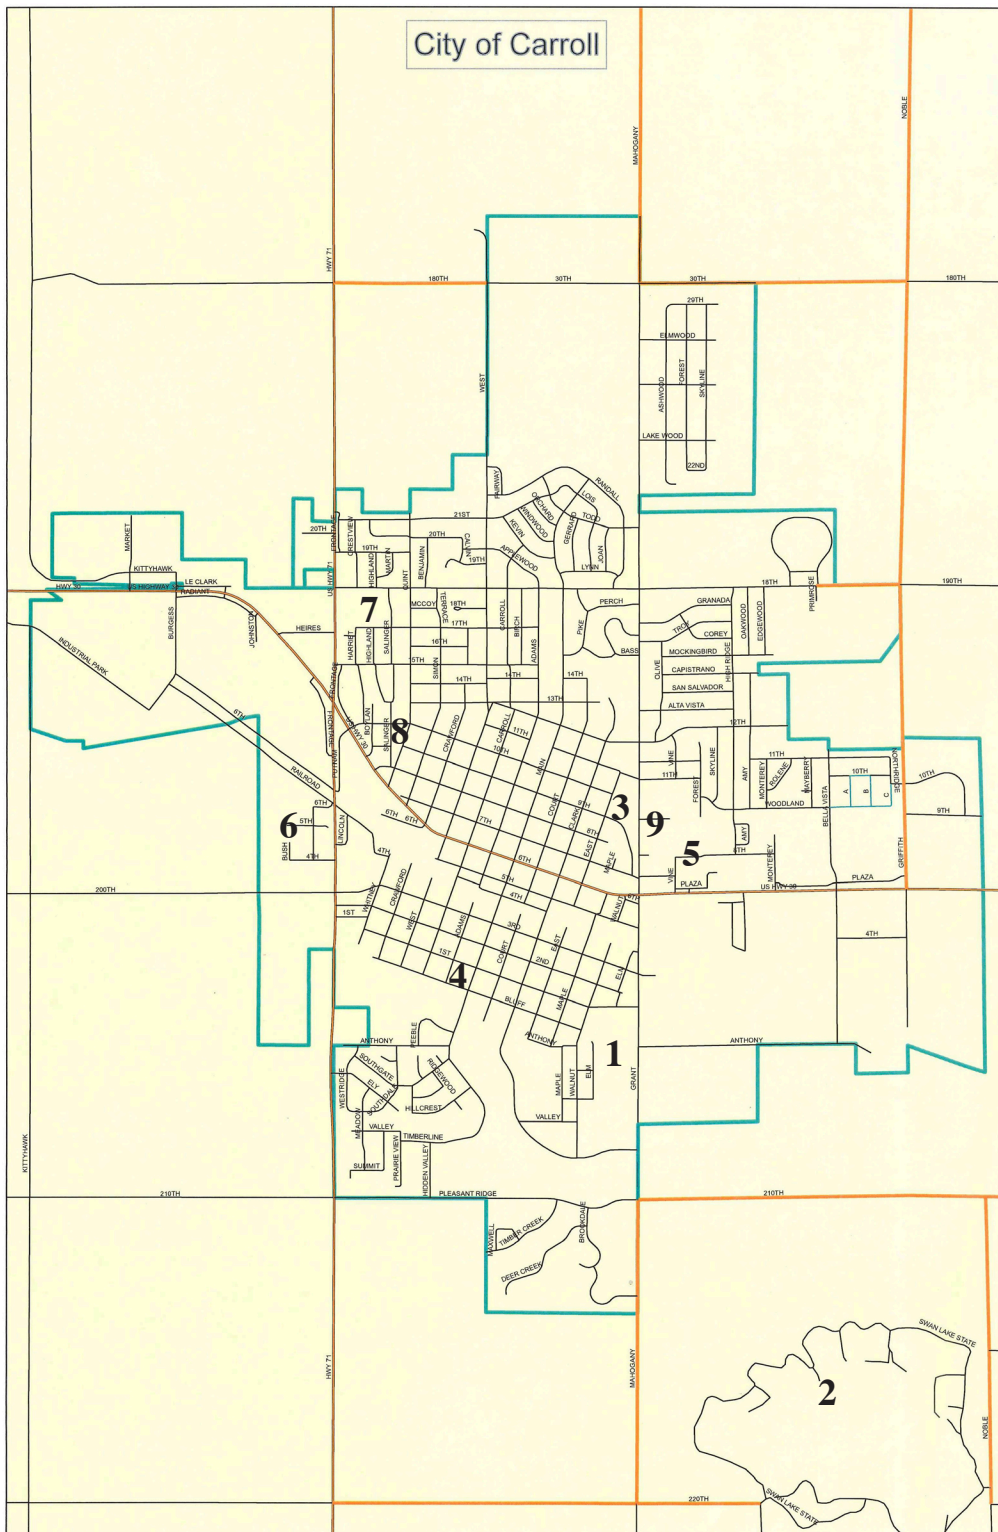

City of Carroll

1. Carroll City Cemetery -
First Street and Grant Road
2. Swan Lake State Park -
two miles south of Carroll
3. Graham Park -
Grant Road between 7th and 11th Streets
4. Southside Park -
West Bluff Street and Main Street
5. Merchants Park -
Vine Street east of Grant Road
6. Maple Park -
Washington Street - west of Highway 71
7. Northwest Park -
between 17th and 18th Streets
8. Minchen Park -
Tenth Street and Quint Avenue
9. Carroll Athletic Stadium -
800 North Grant Road